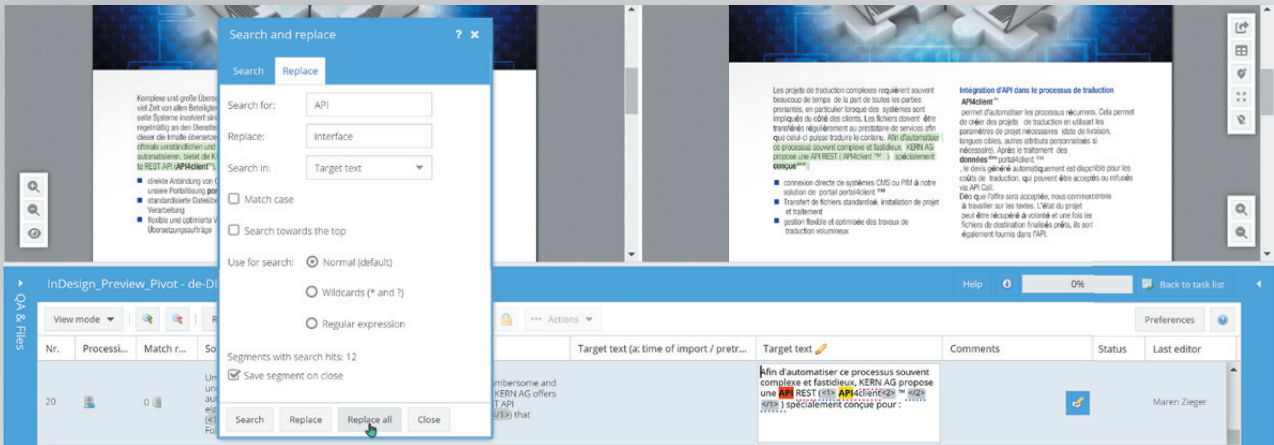

process, valuable time is saved, as translators and reviewers can work together faster. In this way, the translation process is made significantly more efficient.

Other processing options:

- Search and replace
- Track changes
- Comment function
- Display of the processing status
- Individual settings for repetitions
- Display of the processing status
- Filter for repetitions

Thanks to the in-context preview and the option of dynamically generating the layout or allocating it to a layout source, it becomes easier to see the changes in the target language directly in the finished layout. This allows the changes to be processed faster and the text to be reviewed efficiently. In addition, the option of displaying reference languages and adopting changes automatically in segments that repeat themselves means that access for reviewers is made easier and the time required for the translation process is reduced. In this way, translators and reviewers do not have to manually process each segment but can instead apply changes globally to a document with one click.

The result is an efficient and fast translation process that saves time, money and resources and improves the quality of the translations. **(p)review4client™** is thus the perfect tool for efficient translation management.